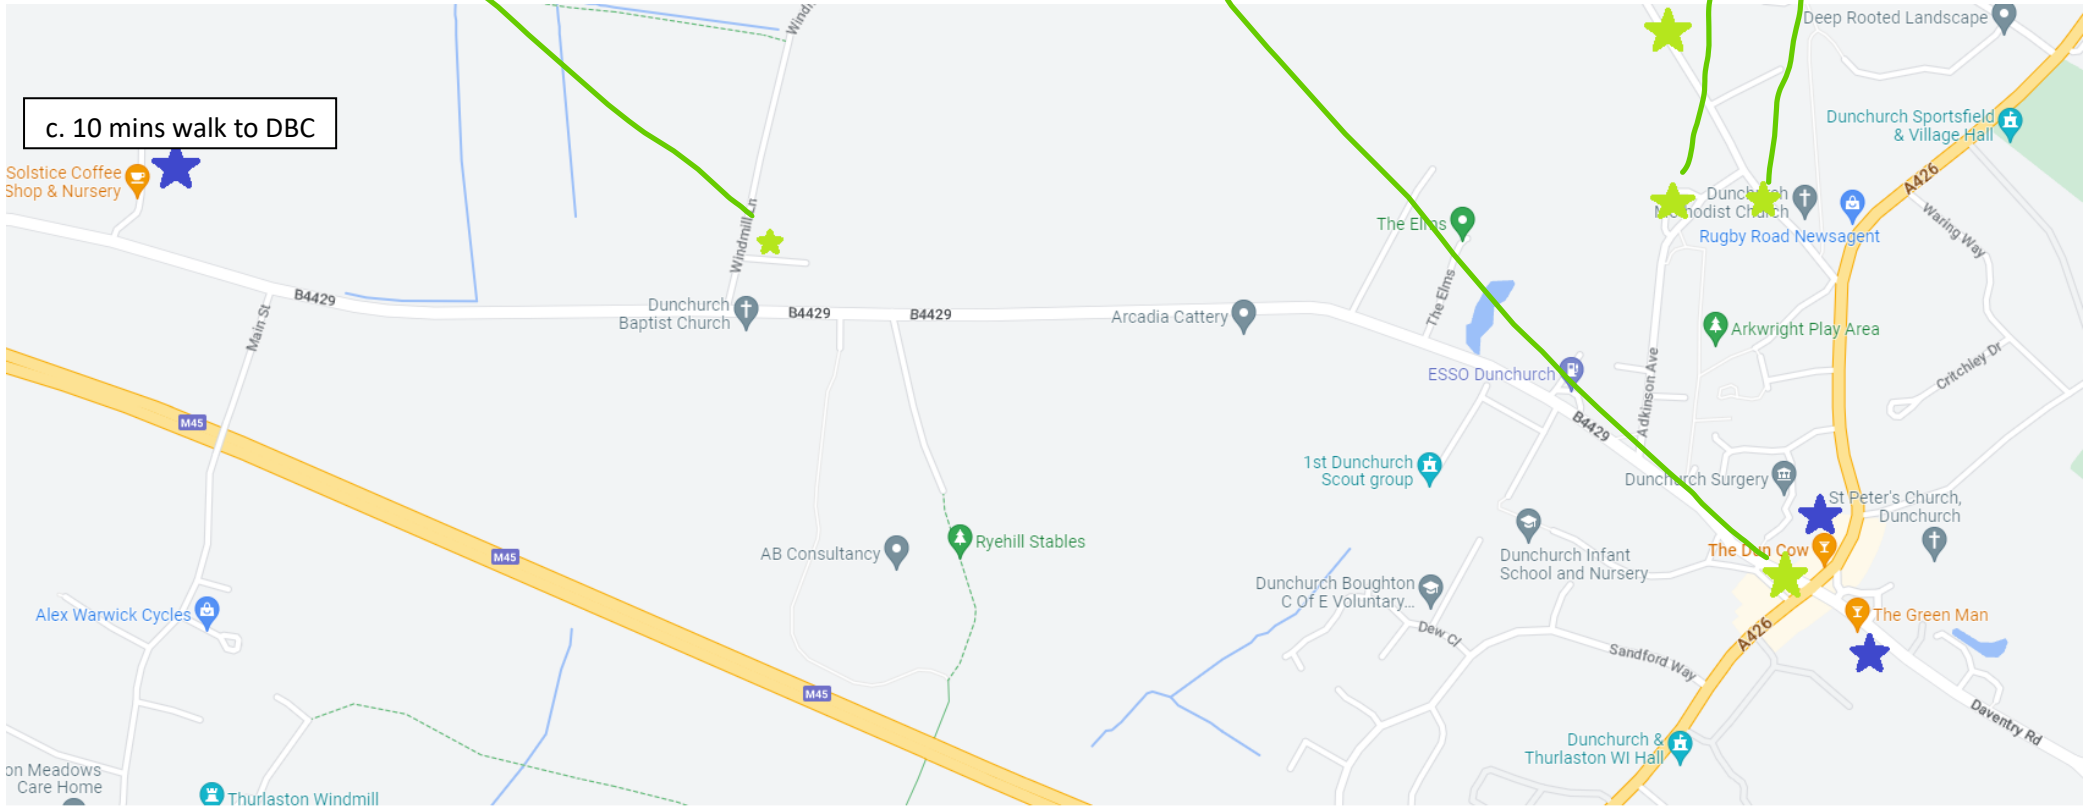

Occasionally a few spaces here – do not obstruct the garage

c. 15 mins walk to DBC

2 hr limit. c. 15 mins walk to DBC

Google

c. 10 mins walk to DBC

Solstice Coffee Shop & Nursery